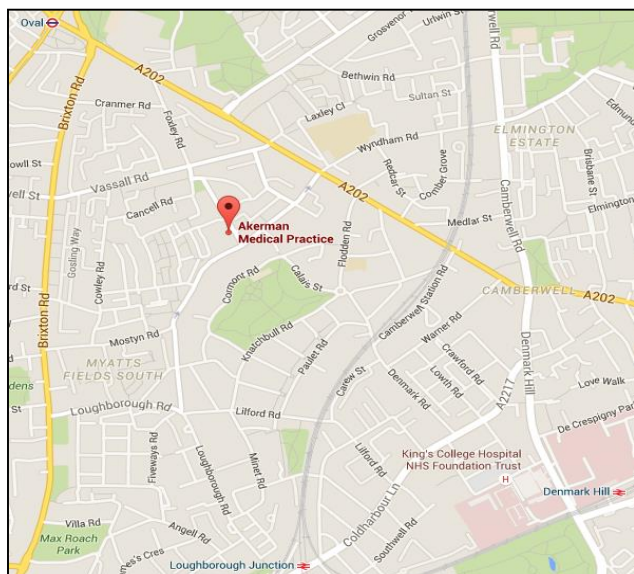

Akerman Medical Centre
60 Patmos Road
London
SW9 6SF

ON ARRIVAL PLEASE GO TO THE WAITING AREA ON THE 2ND FLOOR IN FRONT OF THE PATMOS SUITE RECEPTION DESK

By Car

There is on street parking locally to the centre.

By Rail

The nearest train station is Loughborough Junction which is approximately a 20 minute walk. Brixton and Denmark Hill stations are approximately a 25 minute walk

By Bus

The nearest bus stop, P5, is outside the front of the centre on Patmos Road. From nearby Camberwell (Vassall Road), the buses that stop there are: 185, 436 and 36

By Tube

The nearest tube station is Oval which is a 15 minute walk from the centre.

Contact us now

☎ 020 8778 9050
☎ 020 8659 1501
✉ enquiries@cppg.co.uk
🌐 www.cppg.co.uk