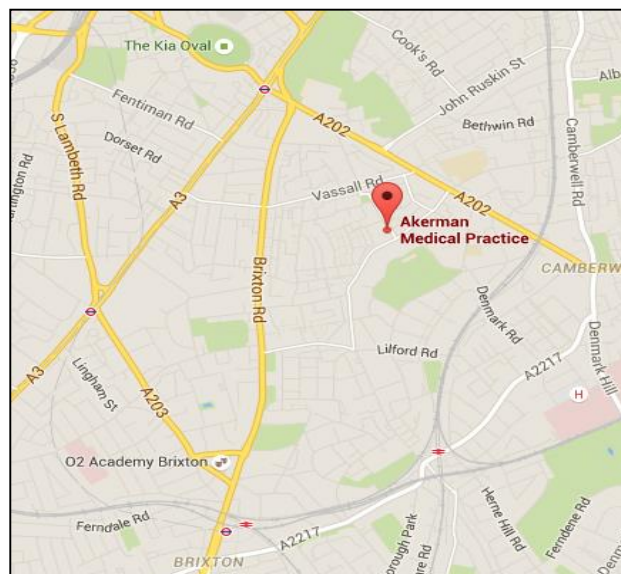

Akerman Medical Centre
60 Patmos Road
London
SW9 6SF

ON ARRIVAL PLEASE GO TO THE WAITING AREA ON THE 2ND FLOOR IN FRONT OF THE PATMOS SUITE RECEPTION DESK

By Car

There is on street parking locally to the centre.

By Rail

The nearest train station is Loughborough Junction which is approximately a 20 minute walk. Brixton and Denmark Hill stations are approximately a 25 minute walk

By Bus

The nearest bus stop, P5, is outside the front of the centre on Patmos Road. From nearby Camberwell (Vassall Road), the buses that stop there are: 185, 436 and 36

By Tube

The nearest tube station is Oval which is a 15 minute walk from the centre.

Contact us now

☎ 020 8778 9050
☎ 020 8659 1501
✉ enquiries@cppg.co.uk
🌐 www.cppg.co.uk