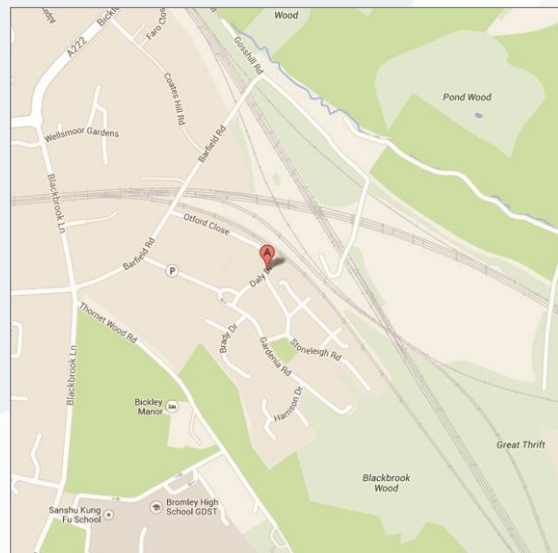

Bromley Park Surgery
Daly Drive,
Bickley
BR1 2JQ

Directions

Bromley Park Surgery is a new facility recently built on Daly Drive. It is part of the Tudor Way Group but patients from any surgery are able to go here for Physiotherapy if this is convenient to them. There are a range of appointments available both during the day and evening.

By Car

There is a dedicated off-street parking facility at the surgery and ample parking in the surrounding residential streets if needed

By Rail

Bromley Park is a 15-20 min walk from Chislehurst and Bickley British Rail Stations

By Bus

The surgery is serviced by the R7 bus route which stops just around the corner in Golf Road. There are also numerous routes running nearby on Barfield Road and Blackbrook Lane.

By Tube

There are no tube stations close to Bromley Park Surgery

Macro Map - Google Scale 1:2000ft

Micro Map - Google Scale 1:500ft

Contact us now

- ☎ 020 8778 9050
- ☎ 020 8659 1501
- ✉ enquiries@cppg.co.uk
- 🌐 www.cppg.co.uk