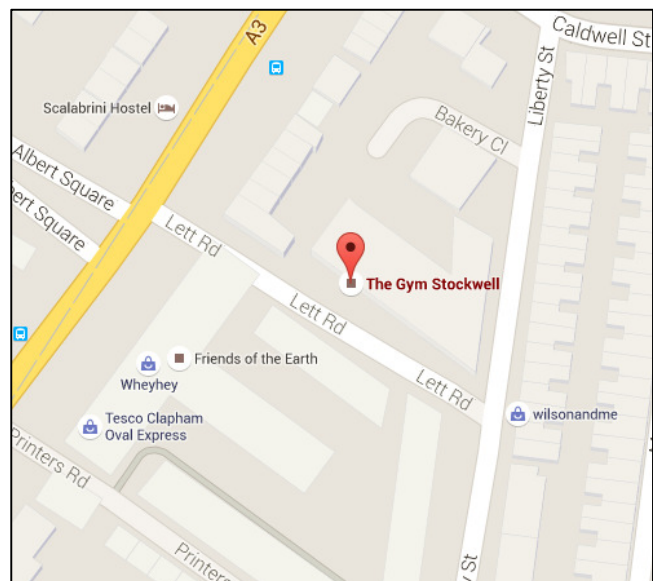

The Gym Stockwell
15 Lett Rd
London
SW9 0AF

Directions

Once you enter the building please ring the buzzer and take a seat in the waiting area until your Physiotherapist collects you.

By Car

The clinic is on Lett Road which is accessible from Clapham Road (A3) or Brixton Road (A23). There is metered parking on streets near to the gym.

By Bus

Several bus routes run close to the clinic including: the 155, 333 and 345.

By Tube

Oval and Stockwell Underground Stations are both within a short walk.

Contact us now

020 8778 9050

020 8659 1501

enquiries@cppg.co.uk