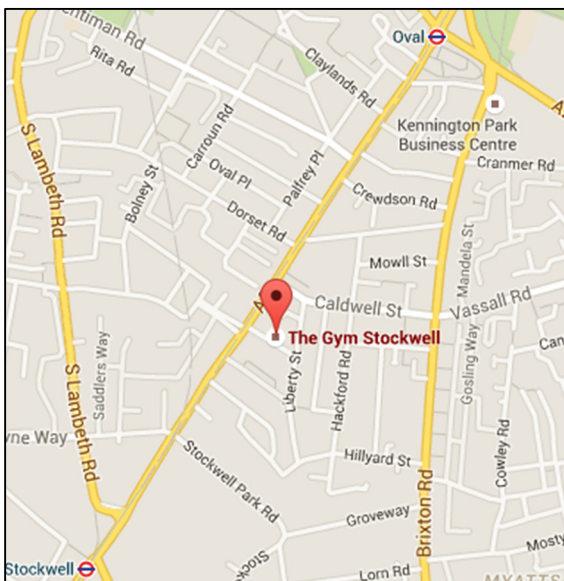

The Gym Stockwell
15 Lett Rd
London
SW9 0AF

Directions

Once you enter the building please ring the buzzer and take a seat in the waiting area until your Physiotherapist collects you.

By Car

The clinic is on Lett Road which is accessible from Clapham Road (A3) or Brixton Road (A23). There is metered parking on streets near to the gym.

By Bus

Several bus routes run close to the clinic including: the 155, 333 and 345.

By Tube

Oval and Stockwell Underground Stations are both within a short walk.

Contact us now

020 8778 9050

020 8659 1501

enquiries@cppg.co.uk