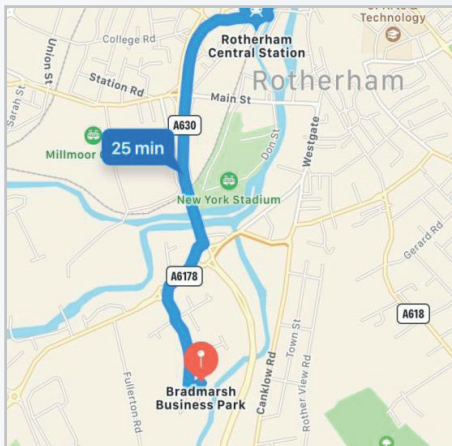

Rotherham Clinic

Unit 10 The Point
Bradmarsh Business Park
Rotherham
S60 1BP

Directions

The clinic is based within the Bradmarsh business park and is Unit 10. Please press the buzzer when you arrive and a member of the team will open the door.

By Car

The Bradmarsh Business Park has free car spaces available on site. These spaces can be found right outside Unit 10 or close-by should it be busy. The centre is within 10 minutes of junction 34 of the M1 motorway.

By Rail

The nearest stations are Rotherham Centre (0.6 miles away) and Meadowhall (2.1 miles away). A cab is recommended from the station if travelling by train, as walking distance can take from 25 minutes to 1 hour.

By Bus

Several bus routes run near to the gym but do require approximately 9 to 22 minutes of walking: the X1 (9 minute walk), 27 (22 minute walk), 29 (22 minute walk), 19a (22 minute walk), 34 (17 minute walk), 10 (22 minute walk)